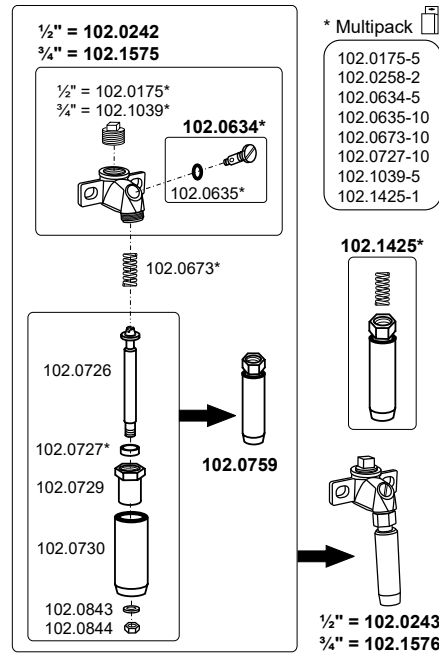

100.0018 Mod. 18P-MS½", 100.0183 Mod. 18P-MS¾"